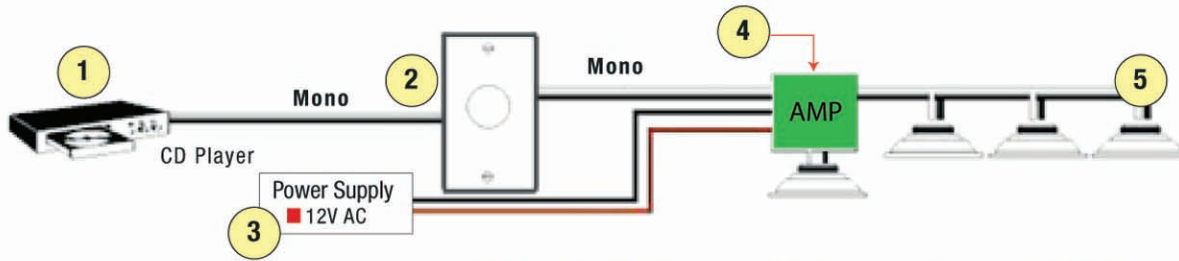

Volume Controls

FOR OWI SELF-AMPLIFIED SPEAKERS

Models:

AMP-STVC (Stereo)

AMP-MOVC (Mono)

- High Quality Line Level Volume Control
- Fits Perfectly into a Single Gang Electrical Box
- Perfect Accessory to the OWI Self-amplified speakers
- Wall mounted
- With Silencer feature
- Available in White or Brushed Steel

Volume Control Mono and Stereo for OWI Self-Amplified Speakers

MODEL: AMP-MOVC | AMP-STVC

AMP-MOVC Mono Volume Control Wiring Diagram

AMP-STVC Stereo Volume Control Wiring Diagram

GENERAL SPECIFICATIONS:

Size	Single Gang Electrical Box
Model	AMP-MOVC (Mono Volume Control) AMP-STVC (Stereo Volume Control)
Volume Control	10K Ohm impedance
Mounting	Via volume threaded shaft
Attenuation	60dB
Loss at full volume	0dB
Compatible to	OWI-AMP-IC5, AMP-IC6, AMP-3IC6 and AMP-04TRP
Wiring Configuration	Balanced or Single ended. Cable length is limited single ended
Shielding	Multiple Steel wrap
Warranty	1 year